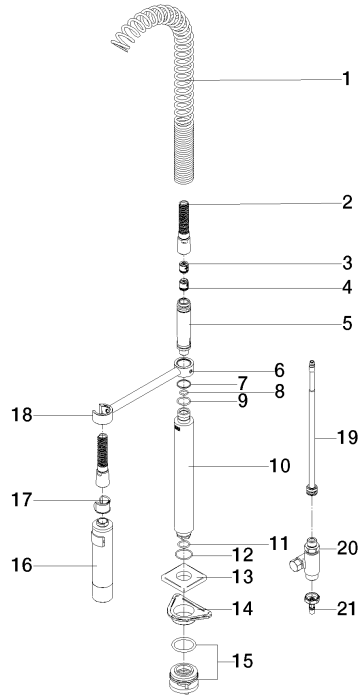

SERIES-VARIOUS Profi spray set - Chrome

27 785 970

- spray flow
- automatic diverter for spout/Profi spray set
- height of mixer mm
- individual rosette x mm
- profi spray hole diameter 30mm
- sprayface with anti-scaling system
- lead-free

Can only be combined with 33826680, 32815680.

Intrinsic protection against back flow.

	Chrome	27 785 970-00
	Brushed Platinum	27 785 970-06
	Platinum	27 785 970-08
	Dark Chrome	27 785 970-19
	Brushed Dark Platinum	27 785 970-99

SERIES-VARIOUS Profi spray set - Chrome

27 785 970

SERIES-VARIOUS Profi spray set - Chrome

27 785 970

SERIES-VARIOUS Profi spray set - Chrome

27 785 970

Spare parts list

No.	Item Number	Name	Quantity used	Delivery time
1	09 16 02 034 90	spring	1	2
2	90 30 02 065 00-00	hose	1	10
3	09 23 01 046 90	back-flow preventer	1	2
4	90 23 01 141 00 90	back-flow preventer	1	2
5	09 30 01 067 10-00	adaptor	1	10
6	09 31 11 049 90	pin	1	2
7	09 14 15 012 90	ring	1	2
8	09 14 10 003 90	seal	1	2
9	09 14 10 031 90	seal	1	2
10	90 11 10 099 00-00	connection	1	-
Spare part can no longer be ordered, please order the replacement item				
11	90 14 10 010 00 90	seal	1	2
12	09 14 10 120 90	seal	1	2
13	90 27 97 033 00-00	rosette	1	10
14	09 18 40 090 90	sleeve	1	2
15	90 23 10 048 00 90	fixing set	1	2
16	04 12 11 094 10-00	shower	1	10
17	90 18 40 035 00 90	sleeve	1	2
18	04 17 20 014 00-00	holder	1	10
19	90 28 20 068 00 90	connection	1	2
20	90 17 09 046 12 90	diverter	1	2
21	04 30 04 019 00 90	hose	1	2